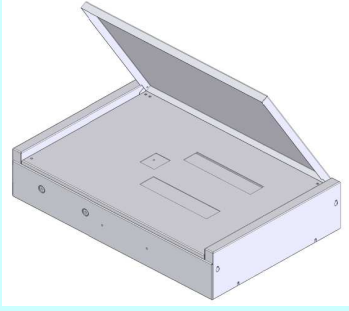

PARÇALAR

EB 324000

ANA PLAKA
(MAIN PLATE)
EB 324P01

YAN PLAKA
(SIDE PLATE)
EB 324P02

ANA KAPAK
(MAIN COVER)
EB 324P03

ÜST KAPAK
(TOP COVER)
EB 324P04

KAPAK
MENTEŞESİ
(HINGE OF
COVER)
EB 324P05

TABAN SACI
(ASSEMBLY
PLATE)
EB 324P06